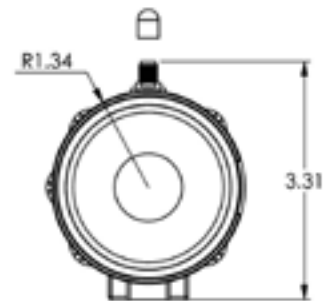

SENSOR

TYPE	COLOR CMOS
MAXIMUM PIXEL DENSITY	2592 X 1955 (5MP)
DYNAMIC RANGE	70.1db
SPECTRAL RANGE	380-650 nm
SIGNAL TO NOISE RATIO	38.1 db

PHYSICAL

MAX DIAMETER	2.55" (lens)
LENGTH	5.4"
MAX HEIGHT (MOUNT TO ANTENNA JACK)	3.23"
WEIGHT	19.2 OZ
MOUNT	1/4-20 THREAD

Tripod Optional

WIRELESS CHARACTERISTICS

DISPLAY OPTIONS (USER PROVIDED) RANGE (UNOBSTRUCTED) PROTOCOL	ANY DEVICE USING iOS OR ANDROID SYSTEM 150 FT MINIMUM 802.11 b/g/n
---	--

VIDEO PROCESSING

SCAN MODE	PROGRESSIVE
A/D CONVERTER	12-bit, 8-Bit R.G.B. to PC
FRAME RATE VS SELECTABLE RESOLUTIONS	5 fps @ 2592 X 1944 20 fps @ 1280 x 720 20 fps @ 1280 X 960 30 fps @ 1024 x 768 30 fps @ 800 x 600 30 fps @ 640 x 480
DIGITAL ZOOM	4 X MAX*