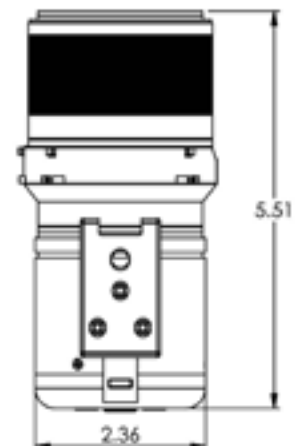

ELECTRICAL

VOLTAGE THROUGH USB	5.0 V
MAX CHARGING CURRENT	400 MA
WIFI MODE OPERATING CURRENT***	500 MA
USB MODE OPERATING CURRENT***	30 MA
OFF CURRENT***	5 MA
BATTERY	Rechargeable Lithium 1900mAh,
RUN TIME ON FULL CHARGE	3+ HOURS
CONNECTORS	1 MINI USB
CHARGING SOURCES	AC ADAPTER OR ANY USB SOURCE